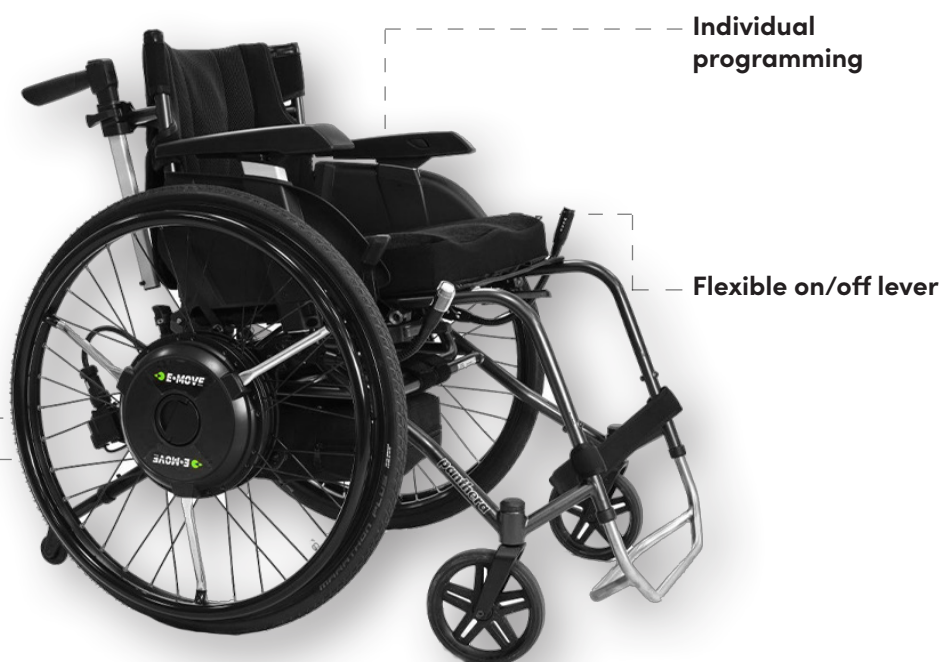

E-move

Battery positions

- Wheel placement
- Under seat in bag
- Behind back in bag

Lithium-ion battery

- Removable
- 2-year warranty
- IATA-approved